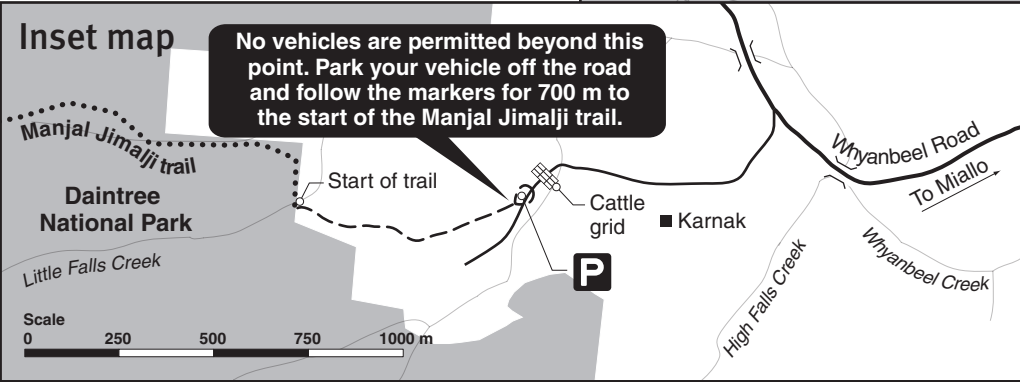

Manjal Jimalji trail locality map

Daintree National Park

Legend

-  National park
-  Ocean
-  Waterways
-  Sealed major road
-  Sealed minor road
-  Walking track
-  Manjal Jimalji trail
-  Parking
-  Cattle grid
-  Bridge
-  Mountain peak
-  Town